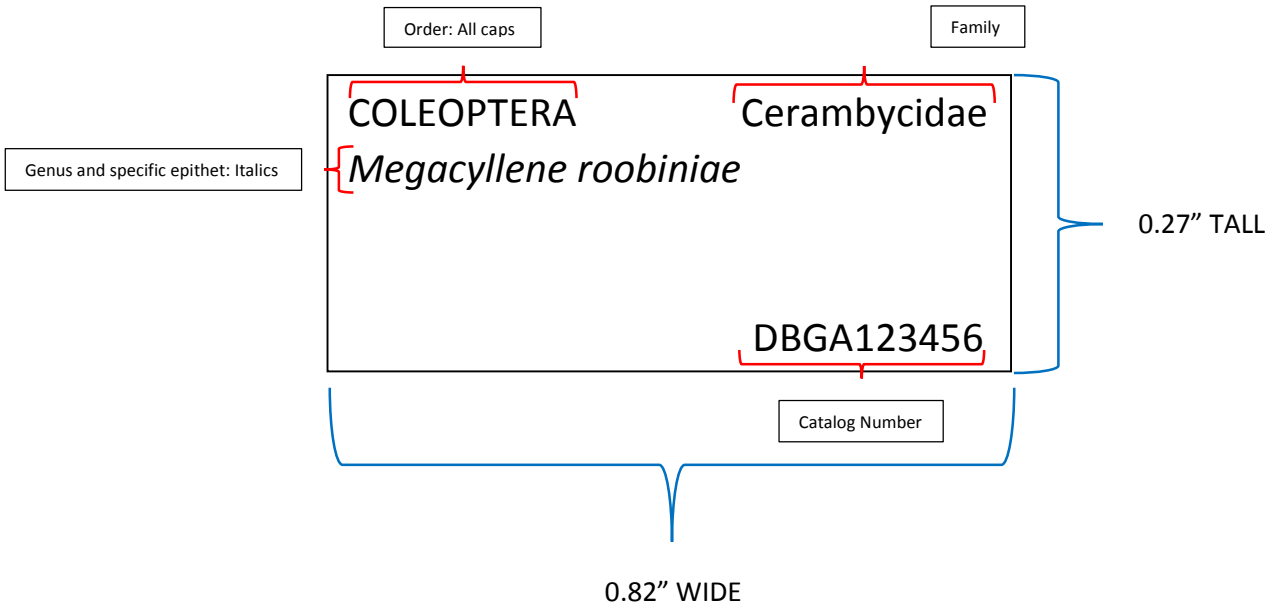

DBGA Label Template

USE: Arial font size 3.5

Mail Merge Settings

Custom laser Insect Specimen Label information

Preview

Diagram illustrating the layout of the Insect Specimen Label on a page. The diagram shows a grid of labels with dimensions and margins. Labels are arranged in rows and columns. The diagram includes labels for Top margin, Side margins, Horizontal pitch, Vertical pitch, Width, Height, Number across, and Number down.

Label name: Insect Specimen Label

Top margin:	0.5"	Label height:	0.27"
Side margin:	0.5"	Label width:	0.82"
Vertical pitch:	0.29"	Number across:	5
Horizontal pitch:	0.82"	Number down:	20
Page size:	Letter landscape (11 x 8 1/2 in)		
Page width:	11"	Page height:	8.5"